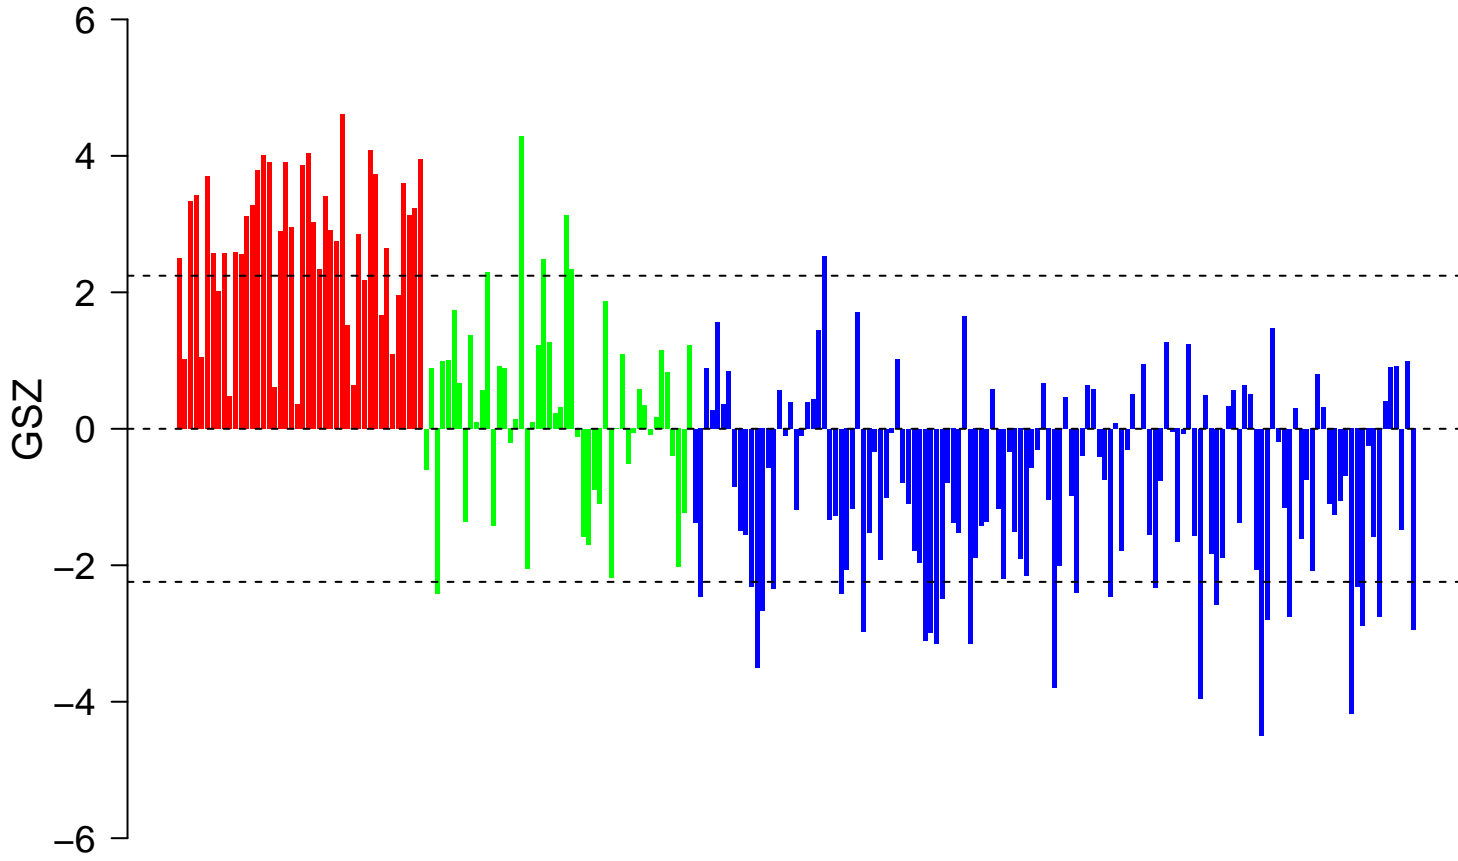

Ran GTPase binding

Ran GTPase binding

■ on
■ -
□ off

Ran GTPase binding